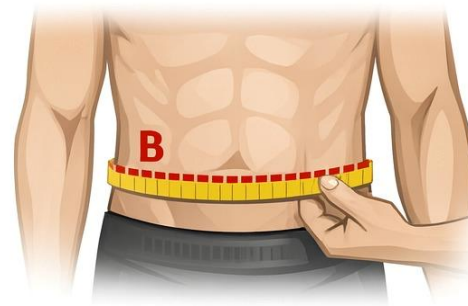

Size Chart

All measurements are provided in centimeters (cm).

Sizes	XS	S	M	L	XL	XXL
Chest circumference (A)	84–90 cm	90–96 cm	96–102 cm	102–108 cm	108–114 cm	114–120 cm
Waist circumference (B)	71–77 cm	77–83 cm	83–89 cm	89–95 cm	95–101 cm	101–107 cm

HOW TO MEASURE

MEASURE CHEST

Wrap the tape around the fullest part of your chest.

MEASURE WAIST

Measure around the narrowest part of your waist.