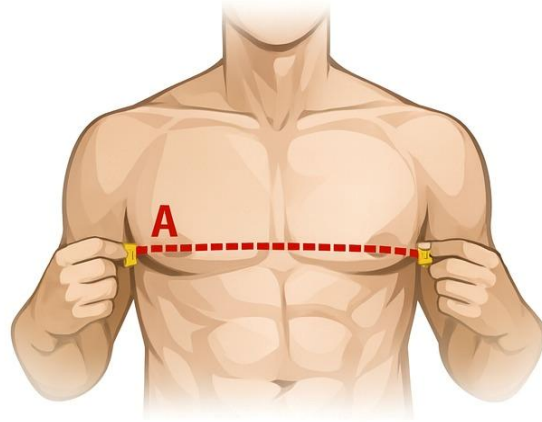

Size Chart

All measurements are provided in centimeters (cm).

Sizes	XS	S	M	L	XL	XXL
Chest circumference (A)	84–90 cm	90–96 cm	96–102 cm	102–108 cm	108–114 cm	114–120 cm
Waist circumference (B)	71–77 cm	77–83 cm	83–89 cm	89–95 cm	95–101 cm	101–107 cm

HOW TO MEASURE

MEASURE CHEST

Wrap the tape around the fullest part of your chest.

MEASURE WAIST

Measure around the narrowest part of your waist.